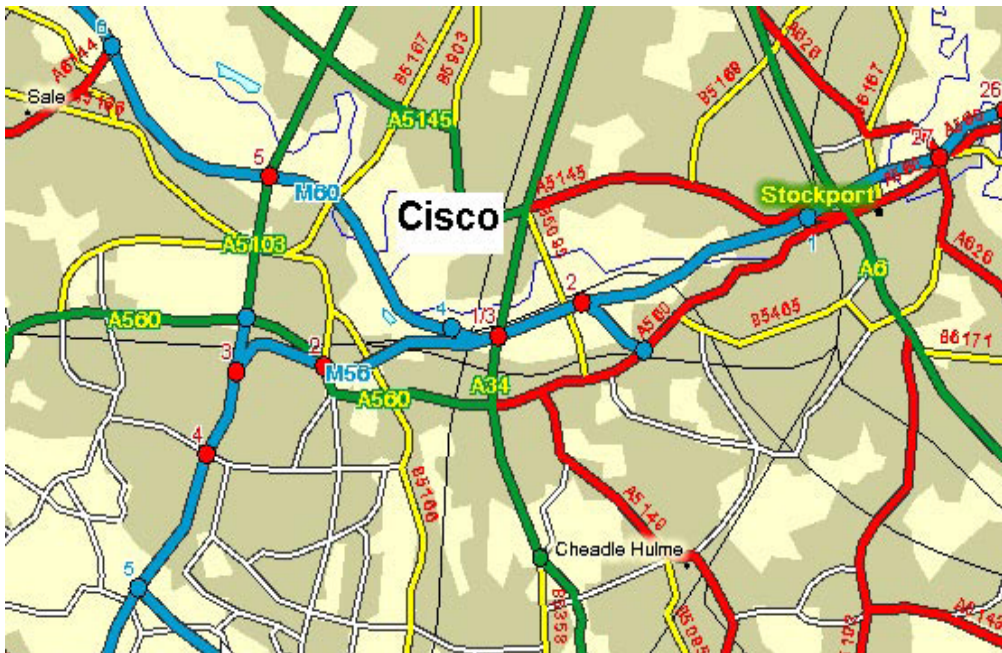

Directions to Cisco Systems Ltd. (Manchester)

Cisco Systems Ltd.
Crescent House
Towers Business Park
Wilmslow Road
Didsbury
Manchester
M20 2JE

Tel: +44 (0)161 249 5700
Fax: +44 (0)161 249 5800
Sales: 0800 0153003